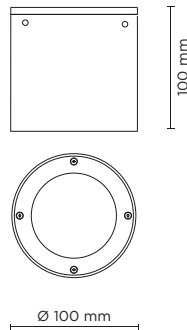

707001

TECH MINI STEEL ROUND 03

Round downlight for outdoor surface installation on the ceiling, luminaire body completely realized in mirrored stainless steel AISI 316L, tempered safety glass, moulded silicone gasket and stainless steel screws. Built-in LED driver 220-240V 50-60Hz, with 1 x COB CREE LED. IP65 rating.

light source	light beam options	lumen output (lm)	lumin. efficacy (lm/w)
3000°K warm-white			
cob led	 30°	480	96.00

Finish color options:

 Textured Grey
RAL 9006

Technical features

Technical data

Wattage	5 WATT
IP Rating	IP65
IK Rating	IK08
Material	Mirrored stainless steel AISI 316L
Light source	NR. 1 x 5W CREE COB LED
Screws	Stainless steel
Transformer	Electronic power supply 220/240V 50/60Hz built-in
Gasket	Silicone rubber
Power cable	0.3 mt. neoprene power cable included
Glass	Tempered
Gross weight	1,50 Kg